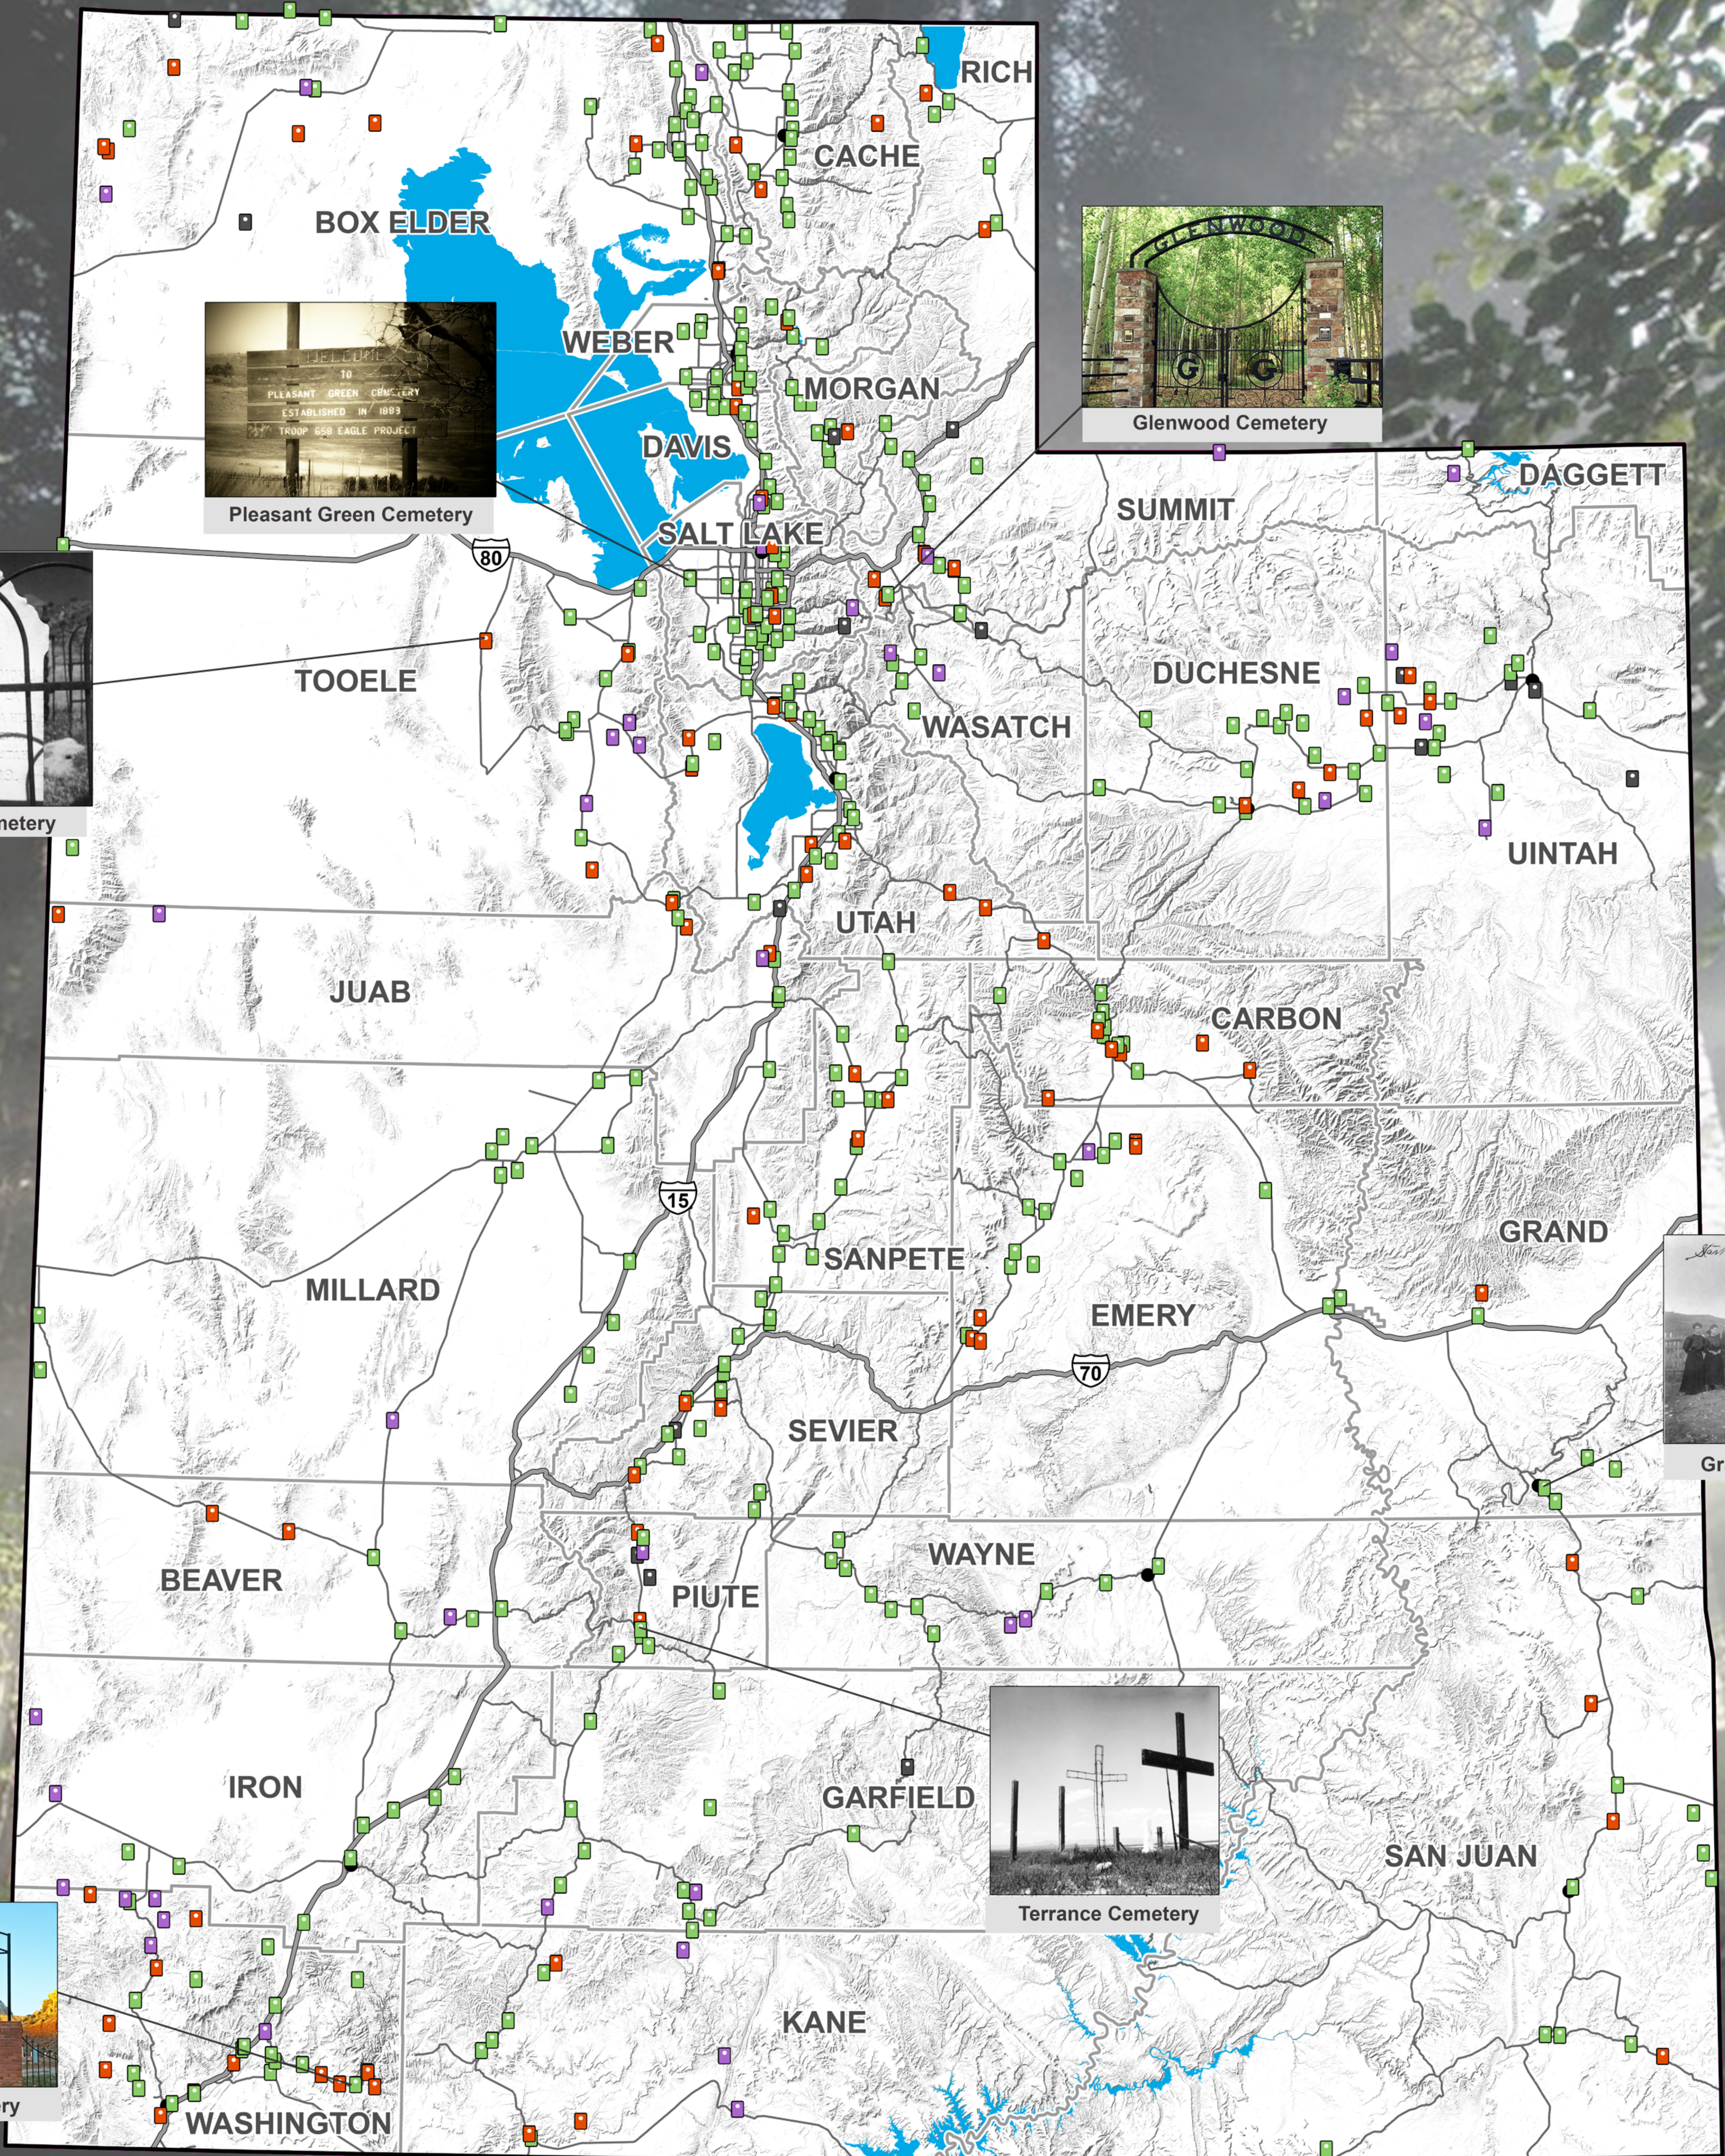

map of Utah Cemeteries Database

- Active Cemetery
- Inactive Cemetery
- Abandoned Cemetery
- Unknown Status

10-meter hillshade, roads and lakes from AGRC of Utah, 2016.
Cemetery location data compiled from Utah Division of State History
online cemetery database, AGRC of Utah Populated Places layer,
and gravefinder.com.

All photos courtesy Utah Division of State History and the
Utah State Historical Society.